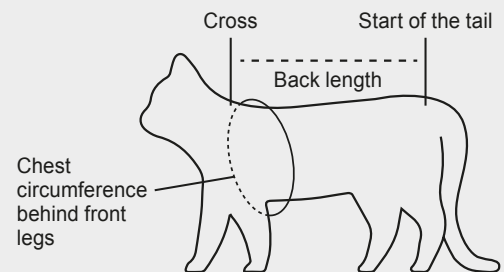

Copper Body 4 Legs

Ideal for full body protection as well as difficult to protect leg wounds or skin disorders

SIZE CHART

Size	Weight*	Back Length	Chest Circ.	Classic	Castration	4-Legs
00	0 - 1,5 kg	17 - 19 cm	27 - 30 cm	300000	-	300040
0	1,5 - 2,5 kg	19 - 21 cm	29 - 34 cm	300001	300021	300041
1	2,5 - 3,5 kg	21 - 24 cm	33 - 40 cm	300002	300022	300042
2	3,5 - 4,5 kg	24 - 27 cm	36 - 43 cm	300003	300023	300043
3	4,5 - 6 kg	27 - 30 cm	40 - 47 cm	300004	300024	300044
4	6 - 7,5 kg	30 - 33 cm	45 - 52 cm	300005	300025	300045
5	7,5 - 10 kg	33 - 36 cm	50 - 57 cm	300006	300026	300046
6	10 - 13 kg	36 - 39 cm	55 - 62 cm	300007	300027	300047
7	13 - 17 kg	39 - 42 cm	59 - 66 cm	300008	300028	300048
8	17 - 21 kg	42 - 46 cm	63 - 80 cm	300009	300029	300049
9	21 - 25 kg	46 - 50 cm	67 - 82 cm	300010	300030	300050
10	25 - 30 kg	50 - 54 cm	72 - 87 cm	300011	300031	300051
11	30 - 35 kg	54 - 59 cm	76 - 91 cm	300012	300032	300052
12	35 - 40 kg	59 - 64 cm	80 - 95 cm	300013	300033	300053
13	40 - 45 kg	64 - 69 cm	84 - 99 cm	300014	300034	300054
14	45 - 50 kg	69 - 74 cm	90 - 105 cm	300015	300035	300055
15	50 - 55 kg	74 - 79 cm	94 - 109 cm	300016	300036	300056

Features & Benefits

- **Post-surgical clothing** for dogs and cats
- Provides **a barrier to contamination and patient interference**
- Embedded copper **protects and promotes healthy skin**
- **In most cases replaces the cone**, allowing freedom of movement and natural behaviour during recovery
- **Easy-On Step-In Zipper** allows for a quick and less stressful application for all involved
- **Protects against the sun** (30 UVA and UVB Protection)
- **Ergonomic design** with stretch fit
- 65% cotton, 30% Polyester, 5% Elastane

How to measure

*The weight is the most accurate measure to find the right size; however, for breeds such as greyhounds and bulldogs the weight cannot be used.

@Luna&Milo

lunaandmilo.com

LUNA & MILO®

LOVING PET CARE